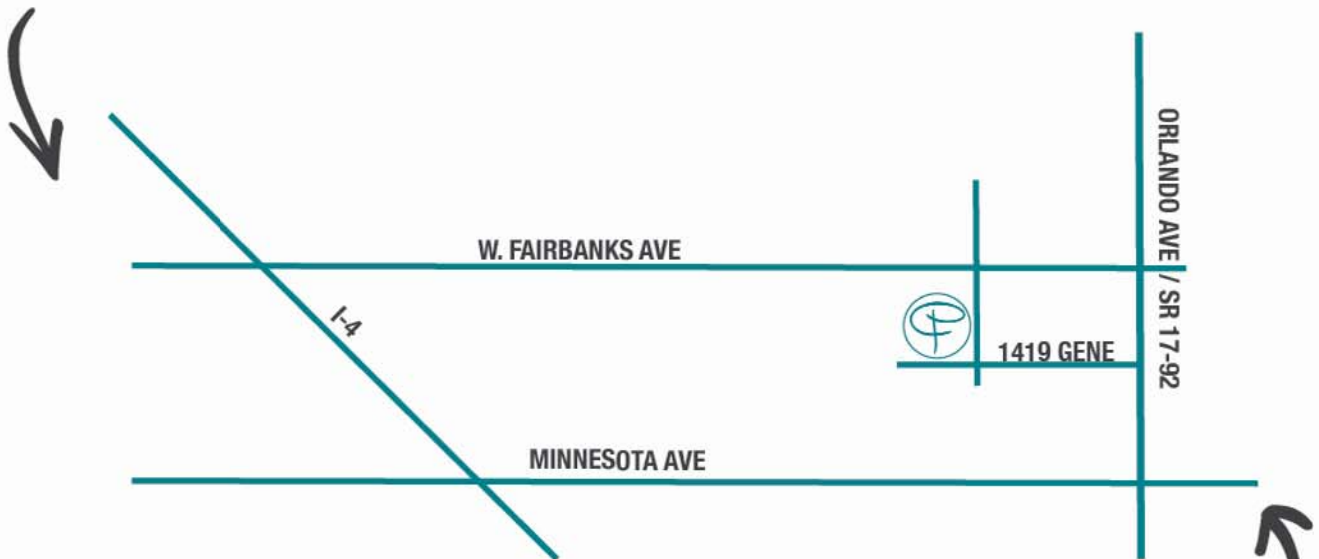

1419 Gene Street
Winter Park, FL 32789

FROM I-4:

TAKE FAIRBANKS EAST TO SHOREVIEW (1 BLOCK BEFORE 17-92), TURN RIGHT, TRAVEL ONE BLOCK TO GENE STREET. THE BUILDING IS ON THE NORTHWEST CORNER OF GENE & SHOREVIEW. TURN RIGHT ONTO GENE ST. TO REACH OUR PARKING LOT ON THE WEST SIDE OF THE BUILDING WHERE OUR ENTRANCE IS LOCATED.

NOTE: GENE STREET IS ALSO ACCESSIBLE FROM 17-92, JUST SOUTH OF THE FAIRBANKS / 17-92 INTERSECTION.